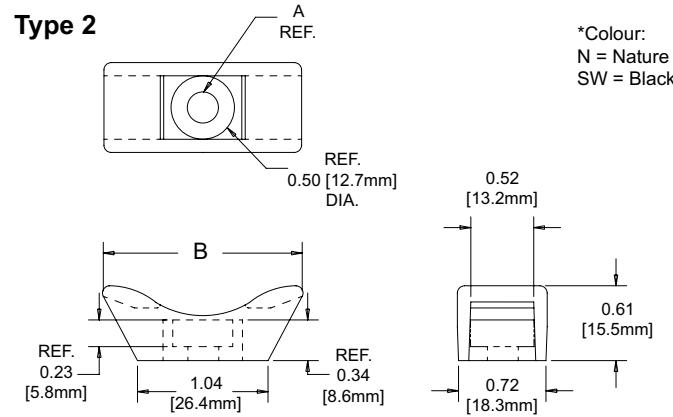

Series TMX

Type 1

*Colour:
N = Nature
SW = Black

Article	Colour	A	B	C	D	E	F	G	H	I
TM2S6-	N/SW*	0.630	0.425	0.275	0.215 \pm 0.020	0.060	0.155	0.090	0.286	0.151
TM2S8-		(16)	(10.8)	(7)	(5.5 \pm 0.5)	(1.5)	(4)		0.332	0.176
TM3S8-		0.863	0.610	0.373	0.320 \pm 0.020	0.088	0.208	0.105	0.325	(0.45)
		(21.9)	(15.5)	(9.4)	(8.1 \pm 0.5)	(2.2)	(5.3)	(2.7)	(0.8)	

Dimensions in inch (mm)

Type 2

*Colour:
N = Nature
SW = Black

Article	Colour	A	B	SCREW
TMEH-S25-	N/SW*	0.260 (6.6)	1.620 (41.1)	1/4" (M6)