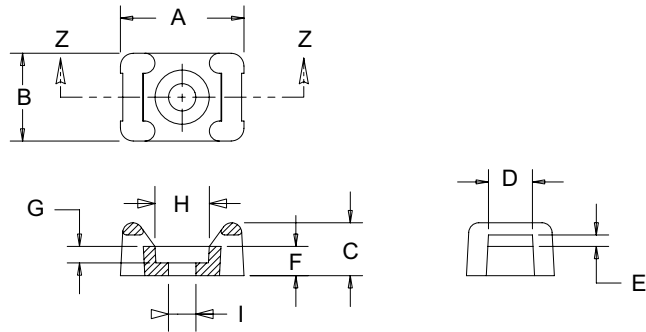

Series TMX

Type 1

*Colour:
N = Nature
SW = Black

Article	Colour	A	B	C	D	E	F	G	H	I
TM2S6-	N/SW*	0.630	0.425	0.275	0.215 \pm 0.020	0.060	0.155	0.090	0.286	0.151
TM2S8-		(16)	(10.8)	(7)	(5.5 \pm 0.5)	(1.5)	(4)		0.332	0.176
TM3S8-		0.863	0.610	0.373	0.320 \pm 0.020	0.088	0.208	0.105	0.325	(0.45)
		(21.9)	(15.5)	(9.4)	(8.1 \pm 0.5)	(2.2)	(5.3)	(2.7)	(0.8)	

Dimensions in inch (mm)

Type 2

*Colour:
N = Nature
SW = Black

Article	Colour	A	B	SCREW
TMEH-S25-	N/SW*	0.260 (6.6)	1.620 (41.1)	1/4" (M6)