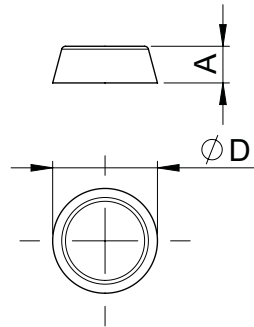

Series LPR98

Dimensions in mm

Type 1

Pyramid			
Article	A	D	Colour
LPR 9804	2.5	10.4	black
LPR 9815	2.5	10.4	transparent
LPR 9805	5.8	12.7	black
LPR 9806	7.6	20.5	black

Type 2

Cylinder			
Article	A	D	Colour
LPR 9803	2.8	8.0	black
LPR 9801	3.5	12.7	black
LPR 9811	3.5	12.7	transparent
LPR 9809	4.1	19.1	black

Type 3

Dome			
Article	A	D	Colour
LPR 9813	3.8	9.5	transparent
LPR 9812	5.0	11.1	transparent
LPR 9802	5.0	11.1	black

Type 4

Lens			
Article	A	D	Colour
LPR 9816	1.9	6.4	transparent
LPR 9810	2.2	7.9	transparent