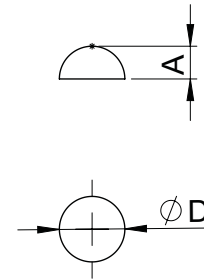

Series LPR98

Dimensions in mm

Type 1

Pyramid			
Article	A	D	Colour
LPR 9804	2.5	10.4	black
LPR 9815	2.5	10.4	transparent
LPR 9805	5.8	12.7	black
LPR 9806	7.6	20.5	black

Type 2

Cylinder			
Article	A	D	Colour
LPR 9803	2.8	8.0	black
LPR 9801	3.5	12.7	black
LPR 9811	3.5	12.7	transparent
LPR 9809	4.1	19.1	black

Type 3

Dome			
Article	A	D	Colour
LPR 9813	3.8	9.5	transparent
LPR 9812	5.0	11.1	transparent
LPR 9802	5.0	11.1	black

Type 4

Lens			
Article	A	D	Colour
LPR 9816	1.9	6.4	transparent
LPR 9810	2.2	7.9	transparent