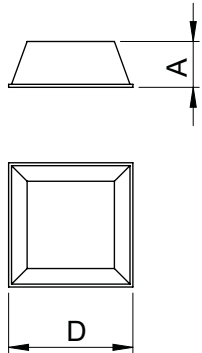

Series LPR98

Dimensions in mm

Type 1

Pyramid			
Article	A	D	Colour
LPR 9804	2.5	10.4	black
LPR 9815	2.5	10.4	transparent
LPR 9805	5.8	12.7	black
LPR 9806	7.6	20.5	black

Type 2

Cylinder			
Article	A	D	Colour
LPR 9803	2.8	8.0	black
LPR 9801	3.5	12.7	black
LPR 9811	3.5	12.7	transparent
LPR 9809	4.1	19.1	black

Type 3

Dome			
Article	A	D	Colour
LPR 9813	3.8	9.5	transparent
LPR 9812	5.0	11.1	transparent
LPR 9802	5.0	11.1	black

Type 4

Lens			
Article	A	D	Colour
LPR 9816	1.9	6.4	transparent
LPR 9810	2.2	7.9	transparent