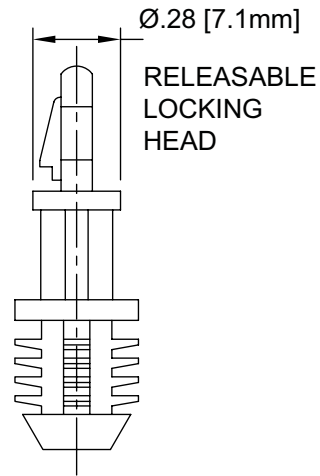

Series LPR862

Dimensions in inch (mm)

| Article | A $\pm .015$ (± 0.4) |
|----------|-------------------------------|
| LPR 8620 | 3/16 (4.8) |
| LPR 8621 | 1/4 (6.4) |
| LPR 8622 | 3/8 (9.5) |
| LPR 8623 | 7/16 (11.1) |
| LPR 8624 | 1/2 (12.7) |
| LPR 8625 | 5/8 (15.9) |
| LPR 8626 | 3/4 (19.1) |
| LPR 8627 | 7/8 (22.2) |