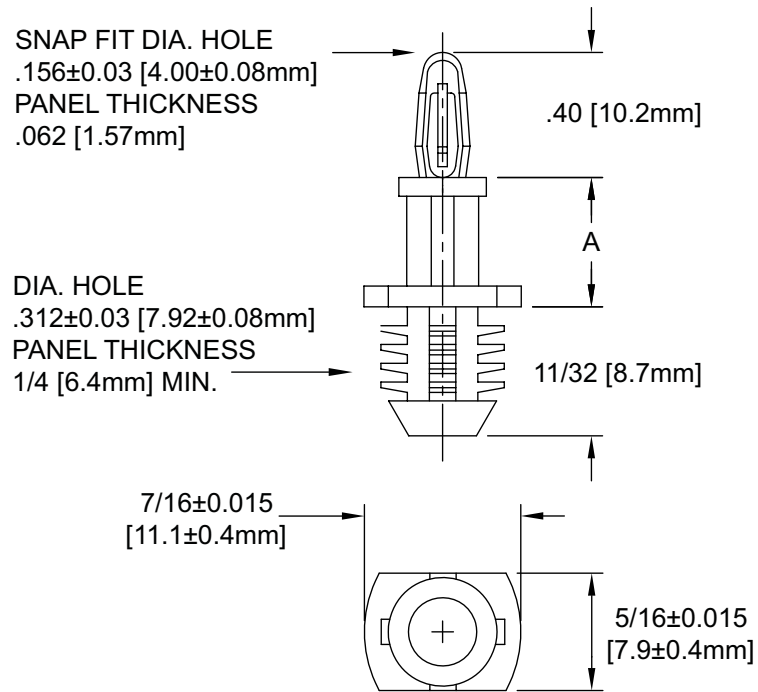

Series LPR862

Dimensions in inch (mm)

| Article | A $\pm .015$ (± 0.4) |
|----------|-------------------------------|
| LPR 8620 | 3/16 (4.8) |
| LPR 8621 | 1/4 (6.4) |
| LPR 8622 | 3/8 (9.5) |
| LPR 8623 | 7/16 (11.1) |
| LPR 8624 | 1/2 (12.7) |
| LPR 8625 | 5/8 (15.9) |
| LPR 8626 | 3/4 (19.1) |
| LPR 8627 | 7/8 (22.2) |