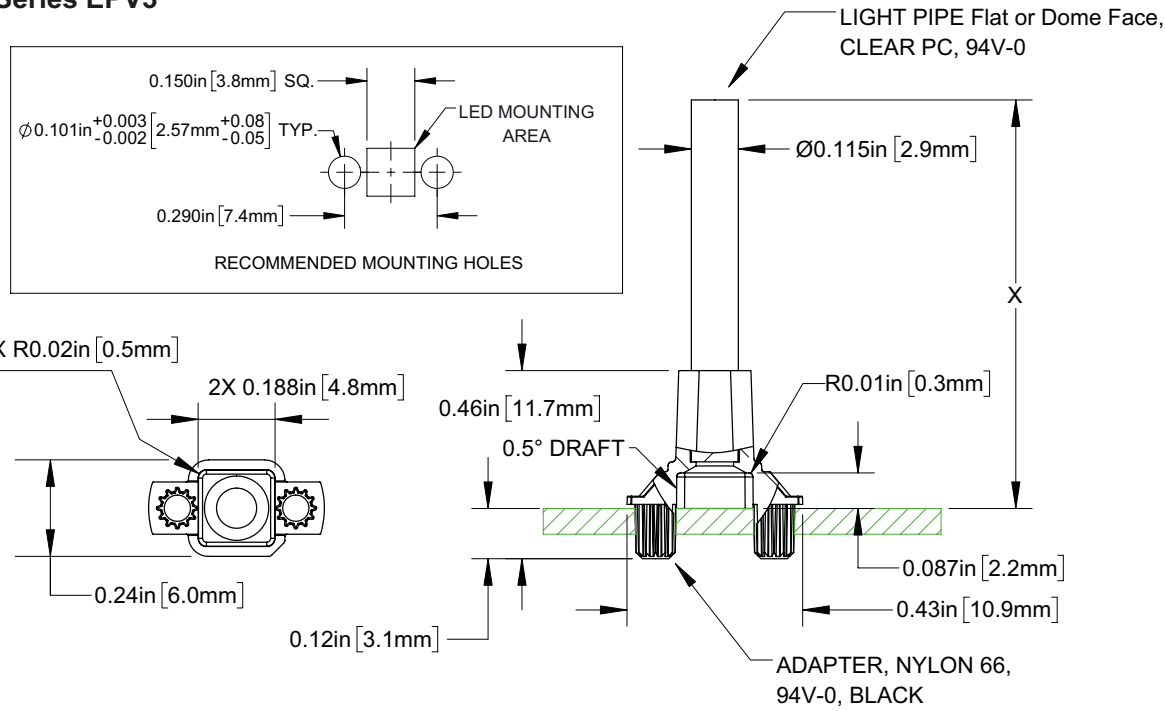

Series EPV3

Dimensions in inch (mm)

Flat Face Article	X ± .01	Dome Face Article
EPV3 8,9-F	0.350 [8.9mm]	EPV3 8,9-D
EPV3 10,2-F	0.400 [10.2mm]	EPV3 10,2-D
EPV3 11,4-F	0.450 [11.4mm]	EPV3 11,4-D
EPV3 12,7-F	0.500 [12.7mm]	EPV3 12,7-D
EPV3 14,0-F	0.550 [14.0mm]	EPV3 14,0-D
EPV3 15,2-F	0.600 [15.2mm]	EPV3 15,2-D
EPV3 19,1-F	0.750 [19.1mm]	EPV3 19,1-D
EPV3 25,4-F	1.000 [25.4mm]	EPV3 25,4-D
EPV3 31,8-F	1.250 [31.8mm]	EPV3 31,8-D
EPV3 38,1-F	1.500 [38.1mm]	EPV3 38,1-D
EPV3 44,5-F	1.750 [44.5mm]	EPV3 44,5-D
EPV3 50,8-F	2.000 [50.8mm]	EPV3 50,8-D