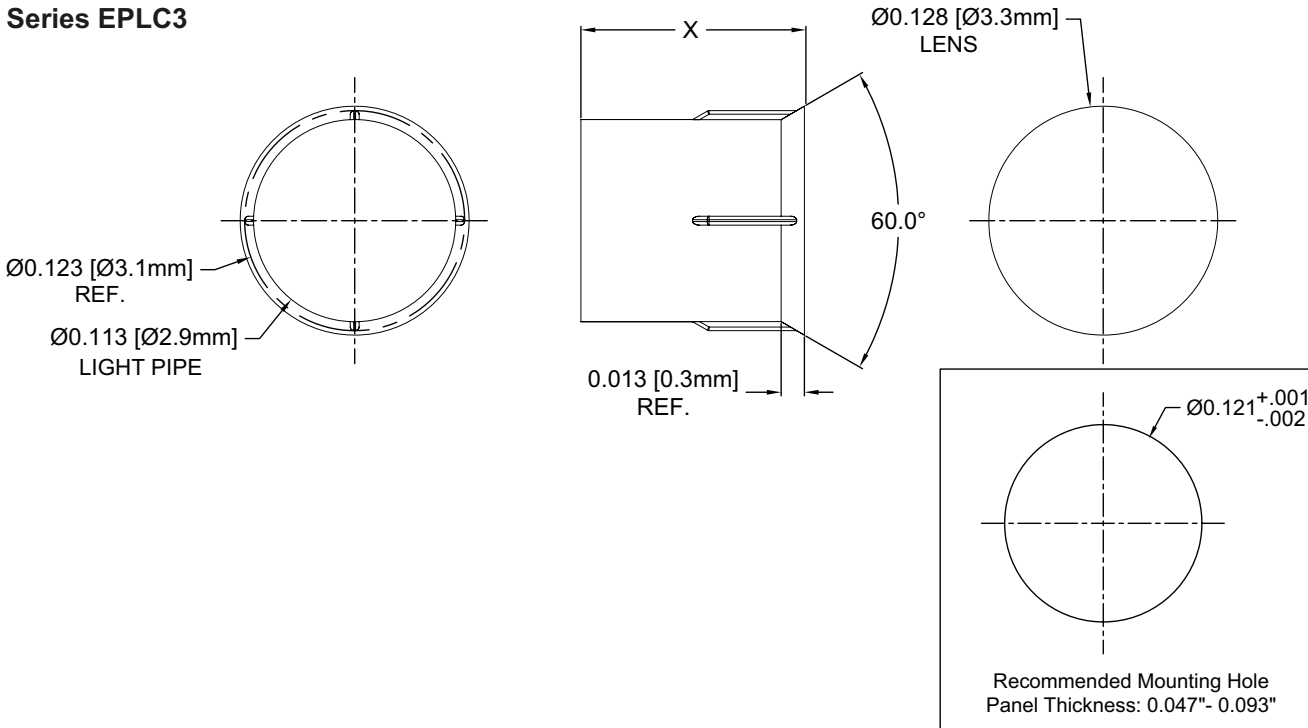

**Series EPLC3**

Dimensions in inch (mm)

Article	X
EPLC3-2,5	0.100 (2.5mm)
EPLC3-3,2	0.125 (3.2mm)
EPLC3-3,0	0.118 (3mm)
EPLC3-4,0	0.157 (4mm)
EPLC3-4,8	0.188 (4.8mm)
EPLC3-5,0	0.197 (5mm)
EPLC3-6,0	0.236 (6mm)
EPLC3-6,4	0.250 (6.4mm)
EPLC3-7,0	0.276 (7mm)
EPLC3-7,9	0.313 (7.9mm)
EPLC3-8,0	0.315 (8mm)
EPLC3-9,0	0.354 (9mm)
EPLC3-9,5	0.375 (9.5mm)
EPLC3-10,0	0.394 (10mm)
EPLC3-12,7	0.500 (12.7mm)