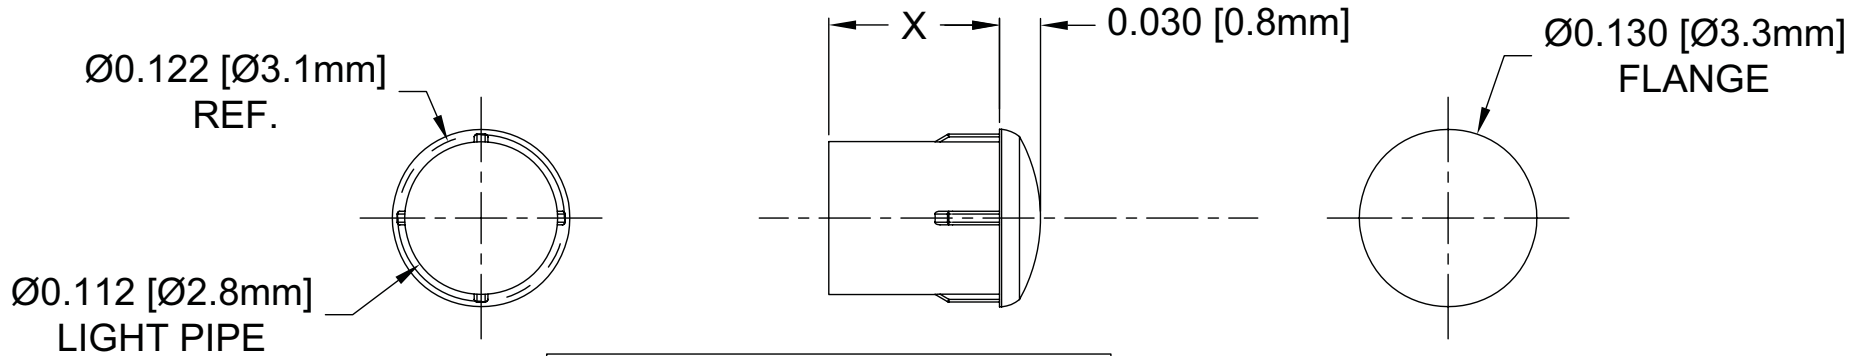

Series EPL7

Dimensions in inch (mm)

<b>X = Body Length</b>	<b>Article</b>
0.100 (2.5mm)	EPL7 2,5
0.118 (3.0mm)	EPL7 3,0
0.125 (3.2mm)	EPL7 3,2