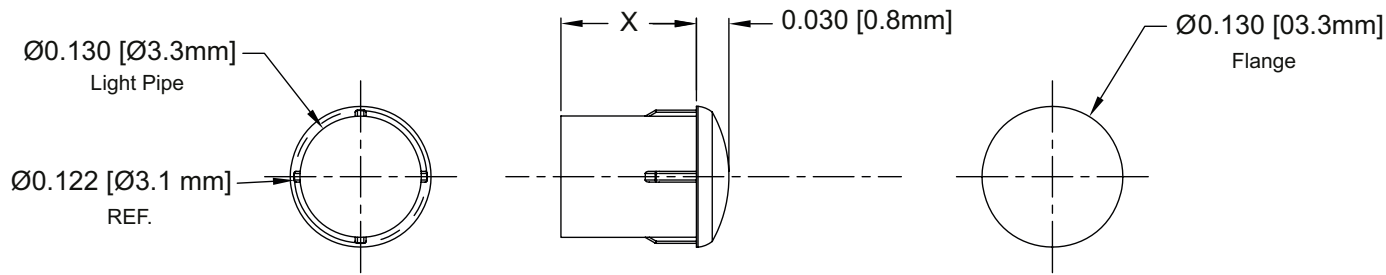

**Series EPL3**

Dimensions in inch (mm)

X = Body Length	Article
0.125 (3.2 mm)	EPL3 3,2
0.188 (4.8 mm)	EPL3 4,8
0.215 (5.5 mm)	EPL3 5,5
0.250 (6.4 mm)	EPL3 6,4
0.313 (7.9 mm)	EPL3 7,9
0.350 (8.9 mm)	EPL3 8,9
0.375 (9.5 mm)	EPL3 9,5
0.500 (12.7 mm)	EPL3 12,7
0.625 (15.9 mm)	EPL3 15,9
0.750 (19.0 mm)	EPL3 19,0
1.000 (25.4 mm)	EPL3 25,4
1.200 (30.5 mm)	EPL3 30,5
3 mm (0.118")	EPL3 3,0
4 mm (0.157")	EPL3 4,0
5 mm (0.197")	EPL3 5,0
6 mm (0.236")	EPL3 6,0
7 mm (0.276")	EPL3 7,0
8 mm (0.315")	EPL3 8,0
9 mm (0.354")	EPL3 9,0
10 mm (0.394")	EPL3 10,0