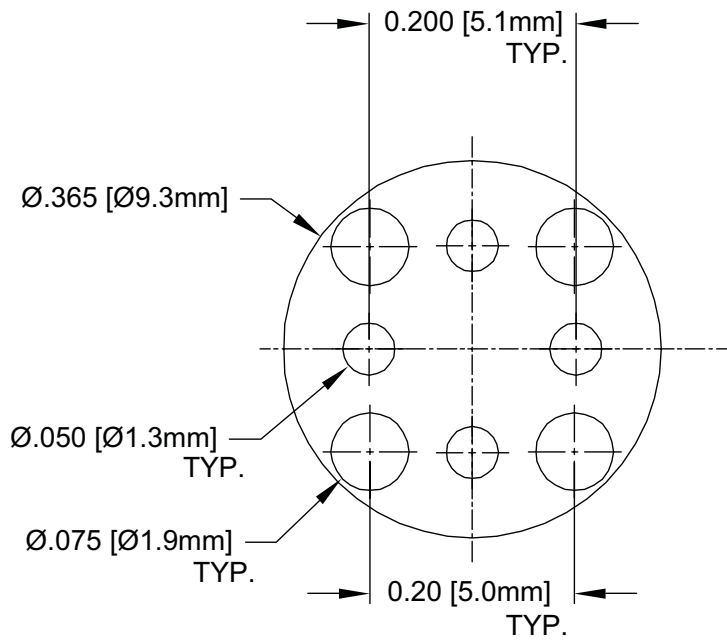

**Series ELBTO5**

Article	H	F
ELB TO-5-050	.050 (1.3)	.010 (.25)
ELB TO-5-060	.060 (1.5)	.015 (.38)
ELB TO-5-070	.070 (1.8)	.020 (.51)
ELB TO-5-080	.080 (2.0)	.025 (.64)
ELB TO-5-090	.090 (2.3)	.030 (.76)
ELB TO-5-100	.100 (2.5)	.035 (.89)
ELB TO-5-110	.110 (2.8)	.040 (1.0)
ELB TO-5-120	.120 (3.0)	.045 (1.1)
ELB TO-5-130	.130 (3.3)	.050 (1.3)
ELB TO-5-140	.140 (3.6)	.055 (1.4)
ELB TO-5-150	.150 (3.8)	.060 (1.5)
ELB TO-5-160	.160 (4.1)	.065 (1.7)
ELB TO-5-170	.170 (4.3)	.070 (1.8)
ELB TO-5-180	.180 (4.6)	.075 (1.9)
ELB TO-5-190	.190 (4.8)	.080 (2.0)
ELB TO-5-200	.200 (5.1)	.085 (2.2)
ELB TO-5-210	.210 (5.3)	.090 (2.3)
ELB TO-5-220	.220 (5.6)	.095 (2.4)
ELB TO-5-230	.230 (5.8)	.100 (2.5)
ELB TO-5-240	.240 (6.1)	.105 (2.7)

Dimensions in inch (mm)