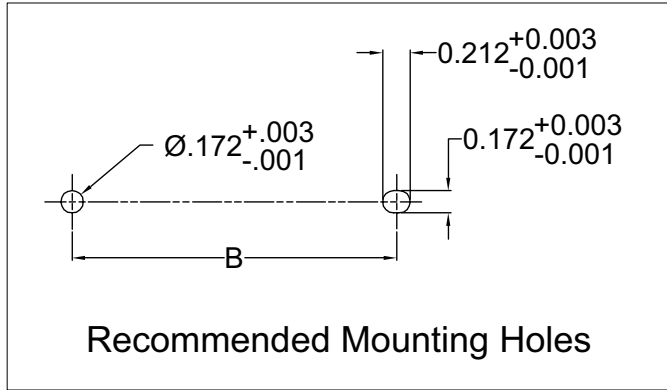

Series ELBH1

Dimensions in inch (mm)

Article	A ±.032 (.8)	B ±.016 (.4)
ELB H1-50	2.0 (50.8)	1.0 (25.4)
ELB H1-63	2.5 (63.5)	1.5 (38.1)
ELB H1-76	3.0 (76.2)	2.0 (50.8)
ELB H1-88	3.5 (88.9)	2.5 (63.5)
ELB H1-101	4.0 (101.6)	3.0 (76.2)
ELB H1-114	4.5 (114.3)	3.5 (88.9)
ELB H1-127	5.0 (127.0)	4.0 (101.6)
ELB H1-139	5.5 (139.7)	4.5 (114.3)
ELB H1-152	6.0 (152.4)	5.0 (127.0)