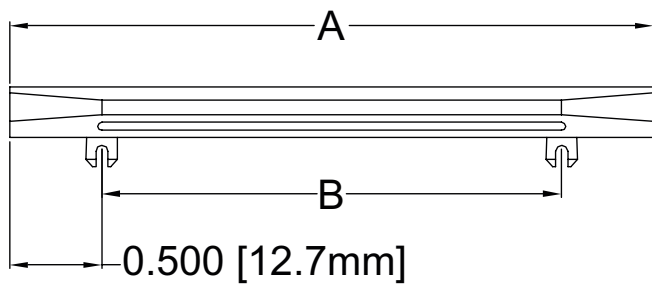

Series ELBH1

Dimensions in inch (mm)

Article	A ±.032 (.8)	B ±.016 (.4)
ELB H1-50	2.0 (50.8)	1.0 (25.4)
ELB H1-63	2.5 (63.5)	1.5 (38.1)
ELB H1-76	3.0 (76.2)	2.0 (50.8)
ELB H1-88	3.5 (88.9)	2.5 (63.5)
ELB H1-101	4.0 (101.6)	3.0 (76.2)
ELB H1-114	4.5 (114.3)	3.5 (88.9)
ELB H1-127	5.0 (127.0)	4.0 (101.6)
ELB H1-139	5.5 (139.7)	4.5 (114.3)
ELB H1-152	6.0 (152.4)	5.0 (127.0)