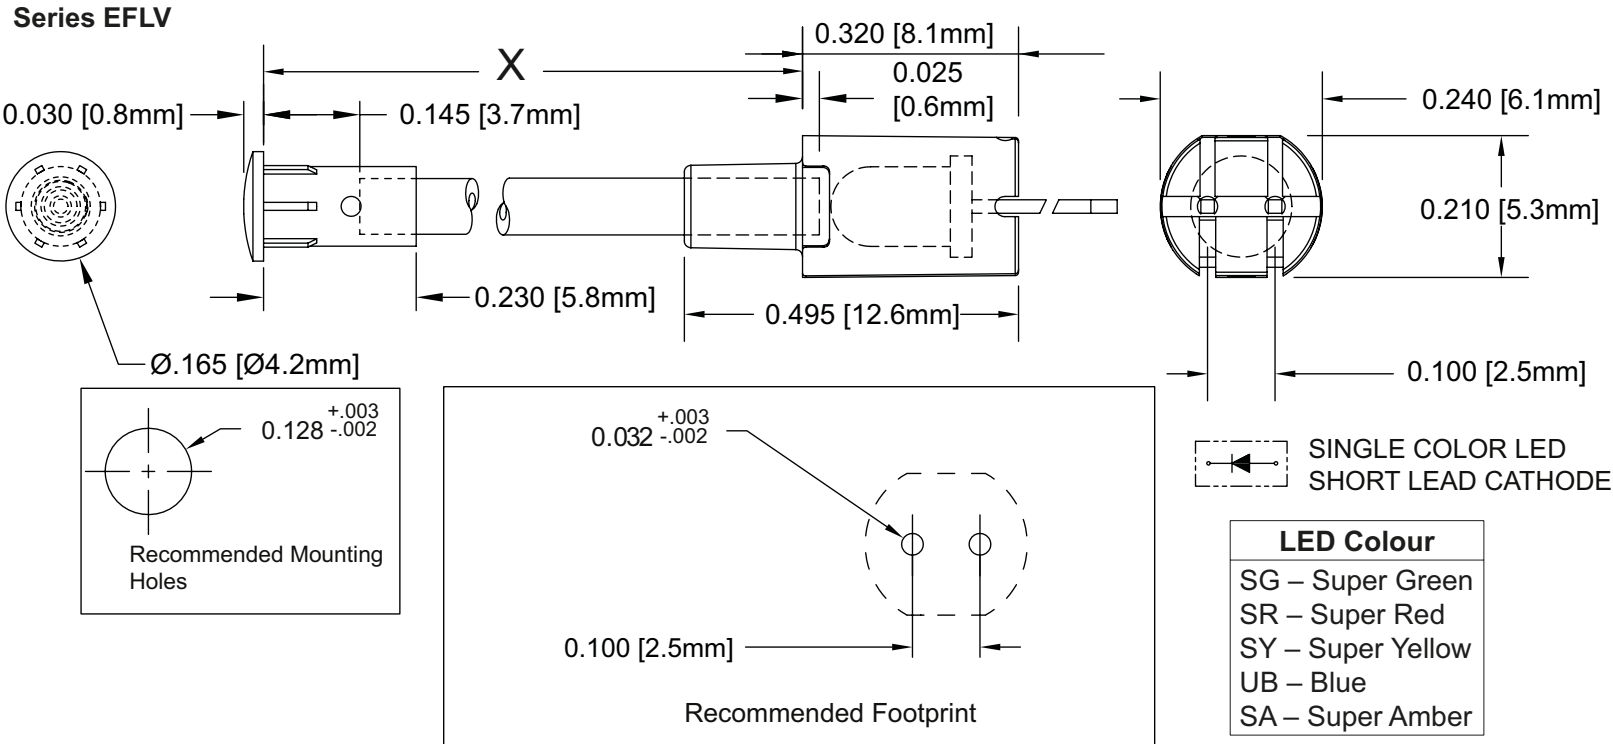

Dimensions in inch (mm)

| Standard Lengths | |
|------------------|------------|
| X | \pm |
| 2.5 (63.5) | 0.05 (1.3) |
| 3 (76.2) | 0.05 (1.3) |
| 6 (152.4) | 0.05 (1.3) |
| 9 (228.6) | 0.05 (1.3) |
| 12 (304.8) | 0.05 (1.3) |
| 18 (457.2) | 0.15 (4) |
| 36 (914.4) | 0.15 (4) |

| LED Colour |
|-------------------|
| SG – Super Green |
| SR – Super Red |
| SY – Super Yellow |
| UB – Blue |
| SA – Super Amber |

| Order Code Example | | |
|--------------------|------------|--------|
| Article | X | Colour |
| EFLV 63,5 SG | 2.5 (63.5) | SG |
| EFLV 76,2 UB | 3 (76.2) | UB |